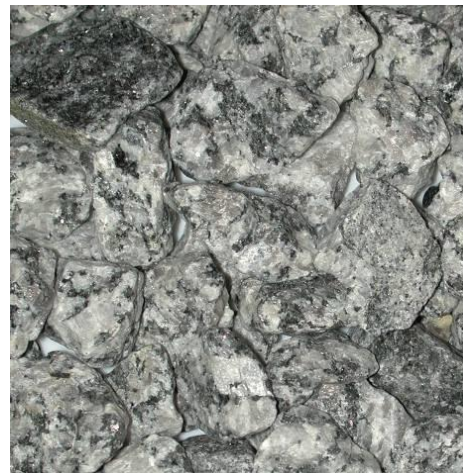

Also Available in Large 3"

Salt and Pepper Granite- $\frac{1}{2}$ x 1 ", white with black spots, 135 Sq. Ft.

Slate- $\frac{1}{4}$ x $\frac{3}{4}$ ", gray, covers 135 Sq. Ft.

Bulk Landscape Aggregates

Striped Granite- ½ x 1", white with black stripes, 135 Sq. Ft.