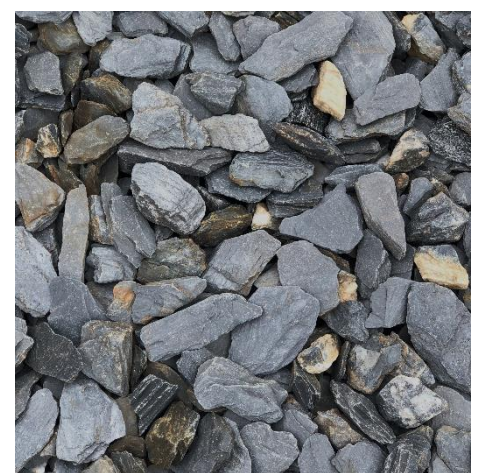

Also Available in Large 3"

Salt and Pepper Granite- $\frac{1}{2}$ x 1 ", white with black spots, 135 Sq. Ft.

Slate- $\frac{1}{4}$ x $\frac{3}{4}$ ", gray, covers 135 Sq. Ft.

Bulk Landscape Aggregates

Striped Granite- ½ x 1", white with black stripes, 135 Sq. Ft.