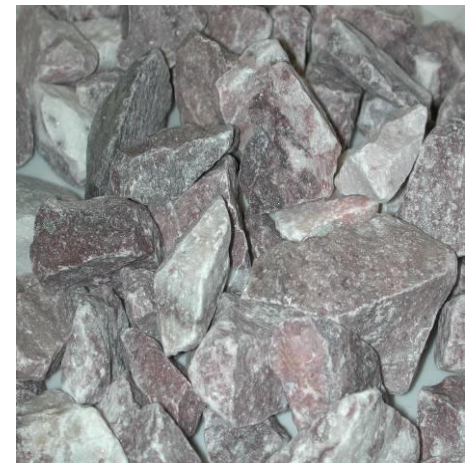

Frosted Rose- ¾ x 1 ½", white and pink with touch of purple, 130 Sq. Ft.

Bulk Landscape Aggregates

Landscape Haydite C- $\frac{3}{4}$ x $\frac{1}{2}$ " , earth toned colors resembling bark, covers 290 Sq. Ft.