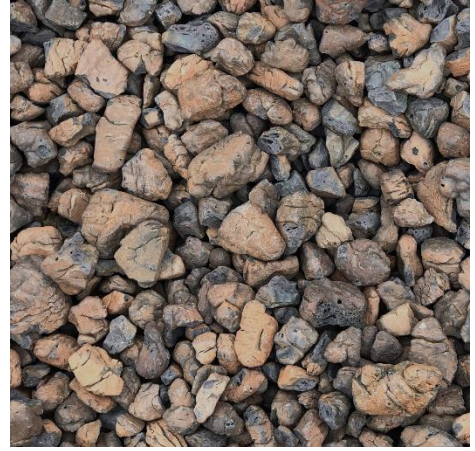

Available in other sizes

Cranberry Granite- ¾ x ½", red and greens, covers 133 Sq. Ft.

Dapple Blend- ¾ x 1 ¼", blues grays and tans, covers 121 Sq. Ft.

Also available ¾ x ½

Dixie Blend- ¾ x 1 ½", tan to beige mixed, covers 135 Sq. Ft.

Frosted Rose- ¾ x 1 ½", white and pink with touch of purple, 130 Sq. Ft.

Bulk Landscape Aggregates

Landscape Haydite C- $\frac{3}{4}$ x $\frac{1}{2}$ " , earth toned colors resembling bark, covers 290 Sq. Ft.