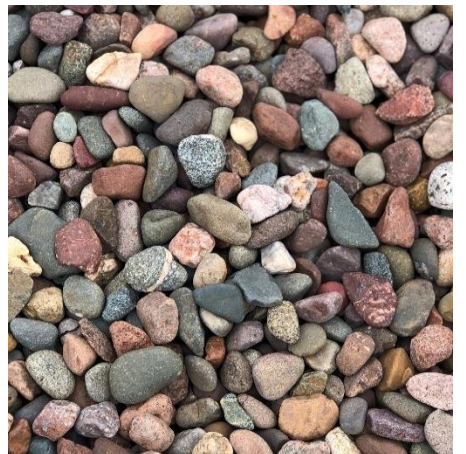

Autumn Blend- 3/4", a blend of browns grays blues and reds, covers 120 Sq. Ft.

Black Cherokee Trap -1 1/2, black and mahogany, covers 130 Sq.Ft.

Brassfield Fines- 1/8 x 3/8", buff to tan, covers 138 Sq. Ft.
Also used for pathways

Brassfield #8- 1" down to 3/16", buff to tan, covers 130 Sq.Ft.

Brassfield C- 1 1/2" to 3/4" buff to tan, covers 128 Sq.Ft.

OH Brick Chips- 1 1/4 x 1 1/2", orange to red, covers 142 Sq. Ft.

Burgundy Blend- 1 x 1/2", reds, grays, maroons, and browns, covers 124 Sq. Ft.
Also Available in sizes: 2 1/2 x 1 1/2;
1 1/2 x 3/4 ; 3/4 x 3/8

Trap Rock- ¾", dark grays, reds, and maroons with hint of white, covers 140 Sq. Ft.

Wisconsin Red Granite- 1¼ x ¾", red with black spots, covers 130 Sq. Ft.

Lakeshore Blend - ¾ x 1½", grays, browns, burgundy, covers 120 Sq. Ft.

Mexican Beach Pebbles

Rainbow Flats

Glacial boulders

Various flagstone and steppers

Various steps