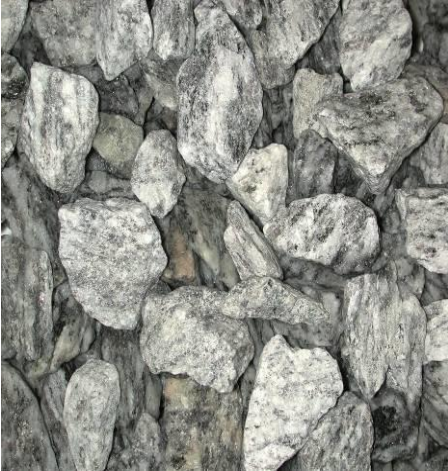

Also Available in Large 3"

Salt and Pepper Granite- $\frac{1}{2}$ x 1 ", white with black spots, 135 Sq. Ft.

Slate- $\frac{1}{4}$ x $\frac{3}{4}$ ", gray, covers 135 Sq. Ft.

Bulk Landscape Aggregates

Striped Granite- ½ x 1", white with black stripes, 135 Sq. Ft.

Trap Rock- ¾", dark grays, reds, and maroons with hint of white, covers 140 Sq. Ft.

Wisconsin Red Granite- 1¼ x ¾", red with black spots, covers 130 Sq. Ft.

Lakeshore Blend - ¾ x 1½", grays, browns, burgundy, covers 120 Sq. Ft.