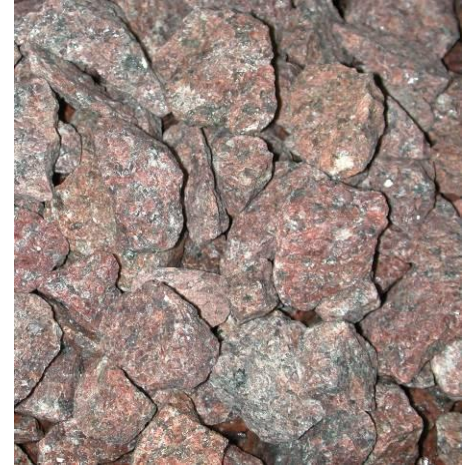

Wisconsin Red Granite- 1¼ x ¾", red with black spots, covers 130 Sq. Ft.