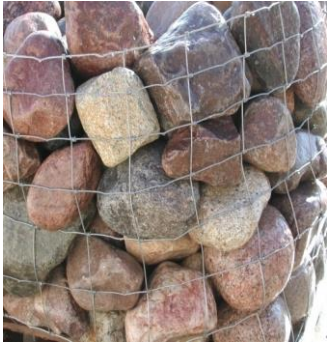

Ball Field Mix - orange to red, covers 110 Sq. Ft

CALL FOR PRICING

Brassfield Fines- 1/8 x 3/8", buff to tan, covers 130 Sq. Ft.

Decomposed Granite- 1/2" to dust, brown to red, covers 130 Sq. Ft.

Mojave Pathway- 1/8 x ½", deep red browns and grays, covers 130 Sq. Ft.

Boulders, Cobbles & Flats

Wisconsin Cobbles

Glacial Cobbles

Tennessee Cobbles

Mixed loads from our yard

3000# Super Sacks available
with mixed palletized loads from our yard!

Some popular products shown below. Please call for a full catalog. Prices quoted upon request.